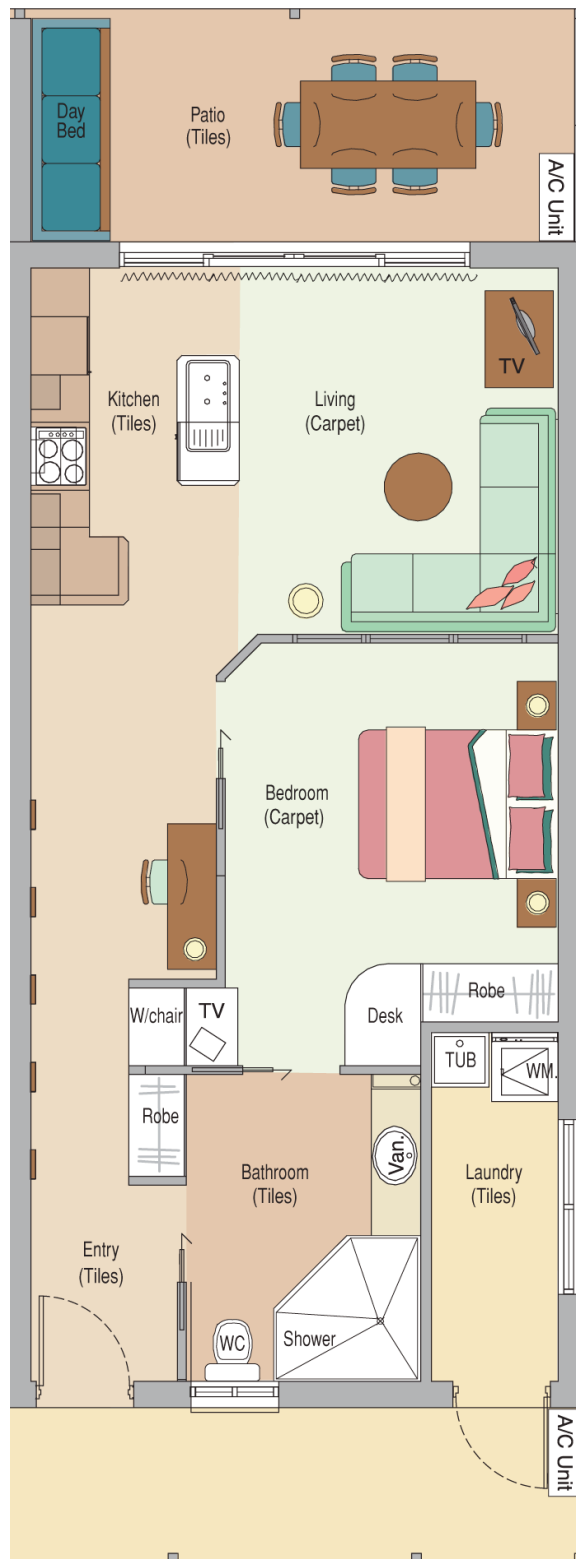

ACCESS APARTMENT GARDEN

Accommodation standards and design guidelines are compliant for the disabled including accessible rampways and large sized bathroom with shower. Accessible features include:

- Hand held shower head
- Horizontal grip rails (under 850mm from floor level)
- Vanity basin level height (under 800mm from floor level)
- Toilet seat height (under 465mm from floor level)
- Space either side of bed (minimum 800mm)
- Light switch / fan control (under 1100mm from floor level)

Height adjustable shower chair available upon request